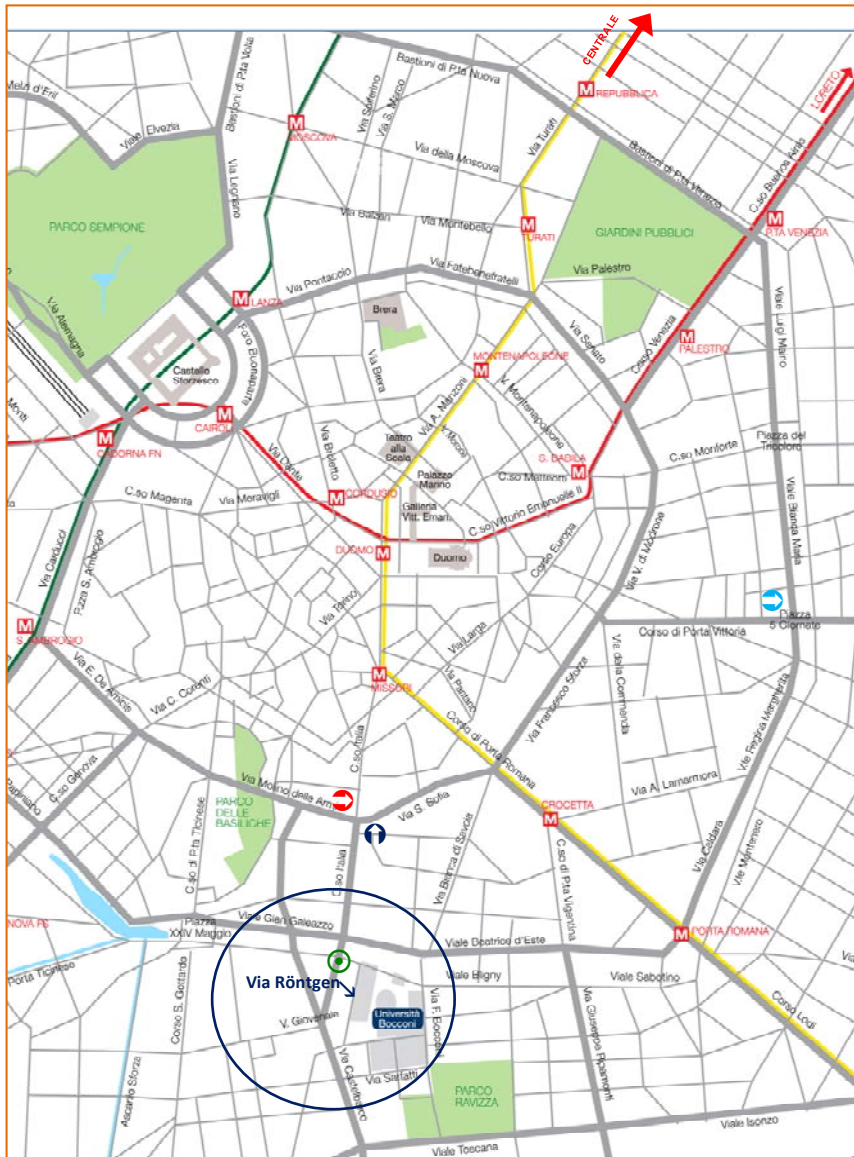

International Scientific Workshop - The Impact of Statistical Thinking in Economics and Life Sciences

How to get to Università Bocconi

From Linate Airport

Bus 73: stop at Piazza 5 giornate + tram 9 (direction Porta Genova): stop at Porta Lodovica

From Stazione Centrale

MM 3 (direction San Donato): stop at Porta Romana + tram 9 (direction Porta Genova): stop at Porta Lodovica

From Stazione Cadorna (Malpensa Express Terminal)

Bus 94 (direction Minghetti - P.ta Volta): stop at C.so Italia - Via S. Sofia + tram 15 (direction Rozzano): stop at Porta Lodovica

Università Bocconi
Piazza Saffa 13
Ground floor
Room N03

- = tram 9 stop (Piazza 5 giornate)
- = bus 94 stop (Corso Italia – Via Santa Sofia)
- = tram 15 stop (Corso Italia – Via Santa Sofia)
- = stop Porta Ludovica